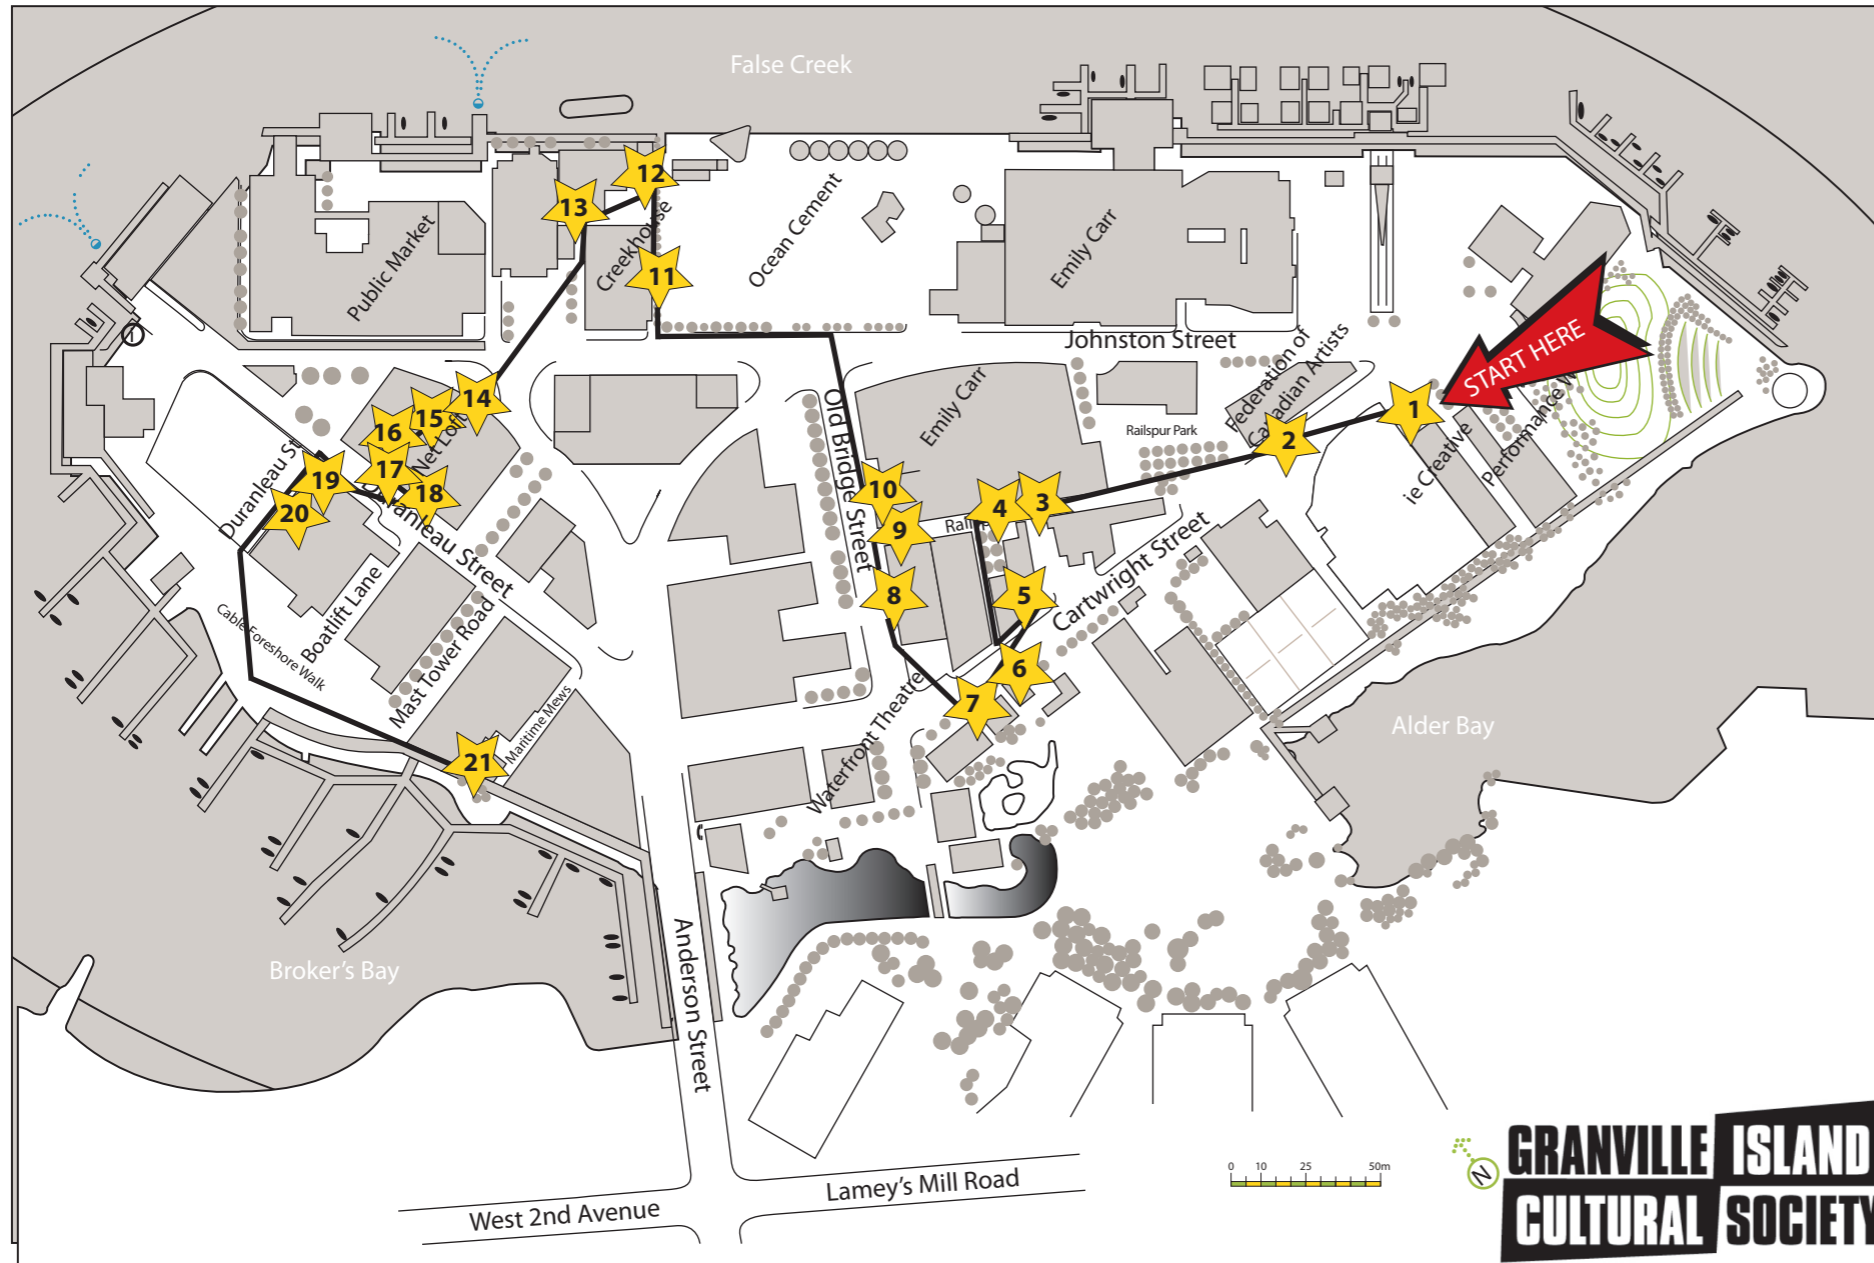

DAY OF THE DEAD TOUR MAP 2017

LEGEND

DAY OF THE DEAD TOUR

1. ie Creative
2. Origins Coffee Roasters
3. Sadryna Design
4. Aurum and Argentum
5. Gallery of BC Ceramics
6. New Leaf Editions
7. Craffhouse
8. Old Bridge Studio
9. BC Blacksmith
10. Vancouver Studio Glass
11. Dragonspace
12. Fibre Art Studio
13. Bodacious
14. Circle Craft
15. Wickaninnish Gallery
16. Devil May Wear
17. John Nutter Studio
18. Kroma Artist Acrylics
19. Ten Thousand Villages
20. Inkary
21. Ocean Breath Yoga